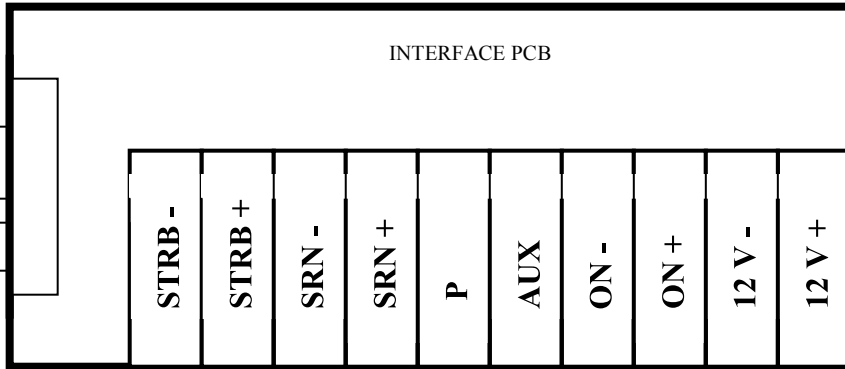

AC ——— **YELLOW AND GREY TO HEADER UNDERNEATH
POWER CONNECTOR ON ENERGIZER**

BLUE WIRE TO
SENSITIVITY
JUMPER ON
ENERGIZER

CONNECTOR ON ENERGIZER

STROBE

SIREN