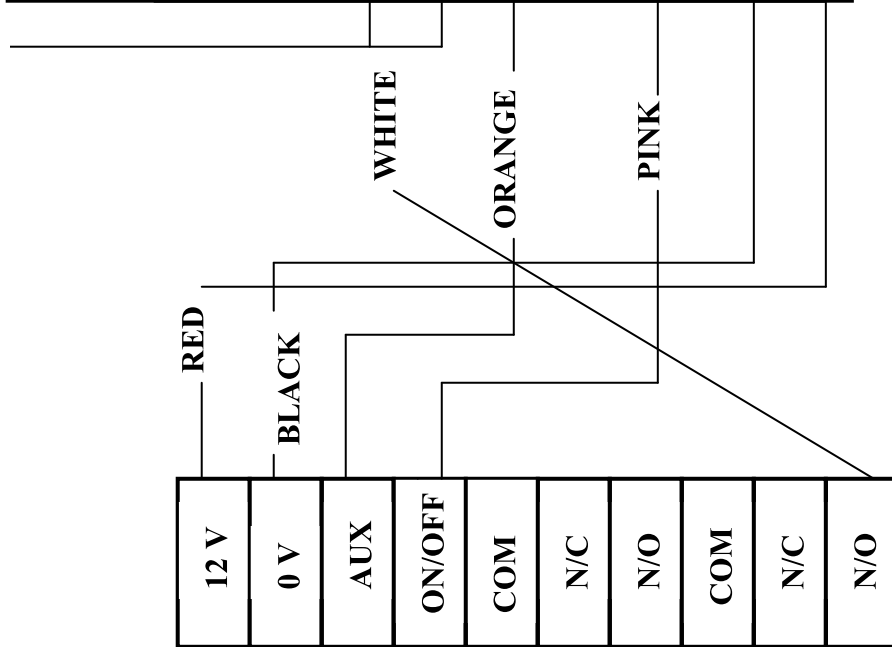

AC ——— **YELLOW AND GREY TO HEADER UNDERNEATH
POWER CONNECTOR ON ENERGIZER**

BLUE WIRE TO
SENSITIVITY
JUMPER ON
ENERGIZER

CONNECTOR ON ENERGIZER

STROBE

SIREN